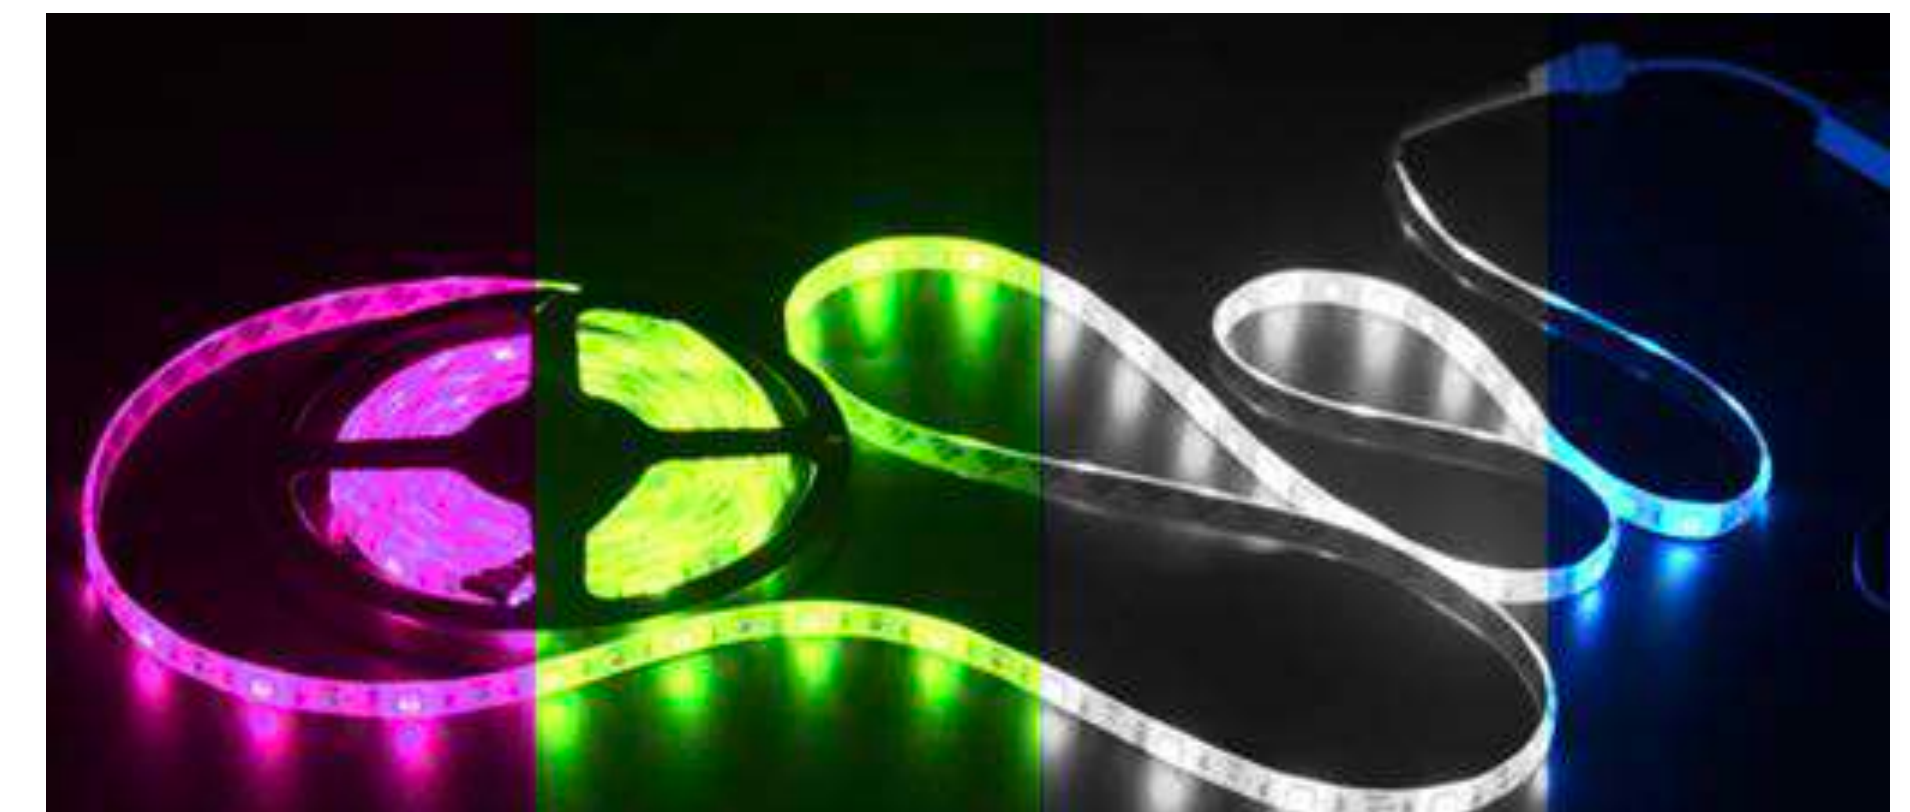

Smart wifi IR strip

[Register and inquire to request a free sample from the supplier →](#)

Long lasting and low energy use

Set scenes for every occasion

Choose from millions of colors

Brightness control

IR remote control & voice control

Certificate: UL, CE, RoHS, FCC	Lumen: /
Sales Area: North America, Europe	Color Temperature: 2700K-6500K
Bulb Type: /	Dimmable: Yes
Bulb Socket: /	Motion Detection Range: /
Emitting Color: RGBW/RGB	Material: /
Voltage: 110-240V,50Hz	IP Grade: /
Battery: /	Indoor or Outdoor Use: Indoor Only
Watts: 14.4	Size: 3m/5m based on customers' request

Scan the QR code with TuyaSmart App

Don't have Tuya Smart yet?

Method 1
Scan to download

Method 2
Search TuyaSmart in App Store or Android app store to download