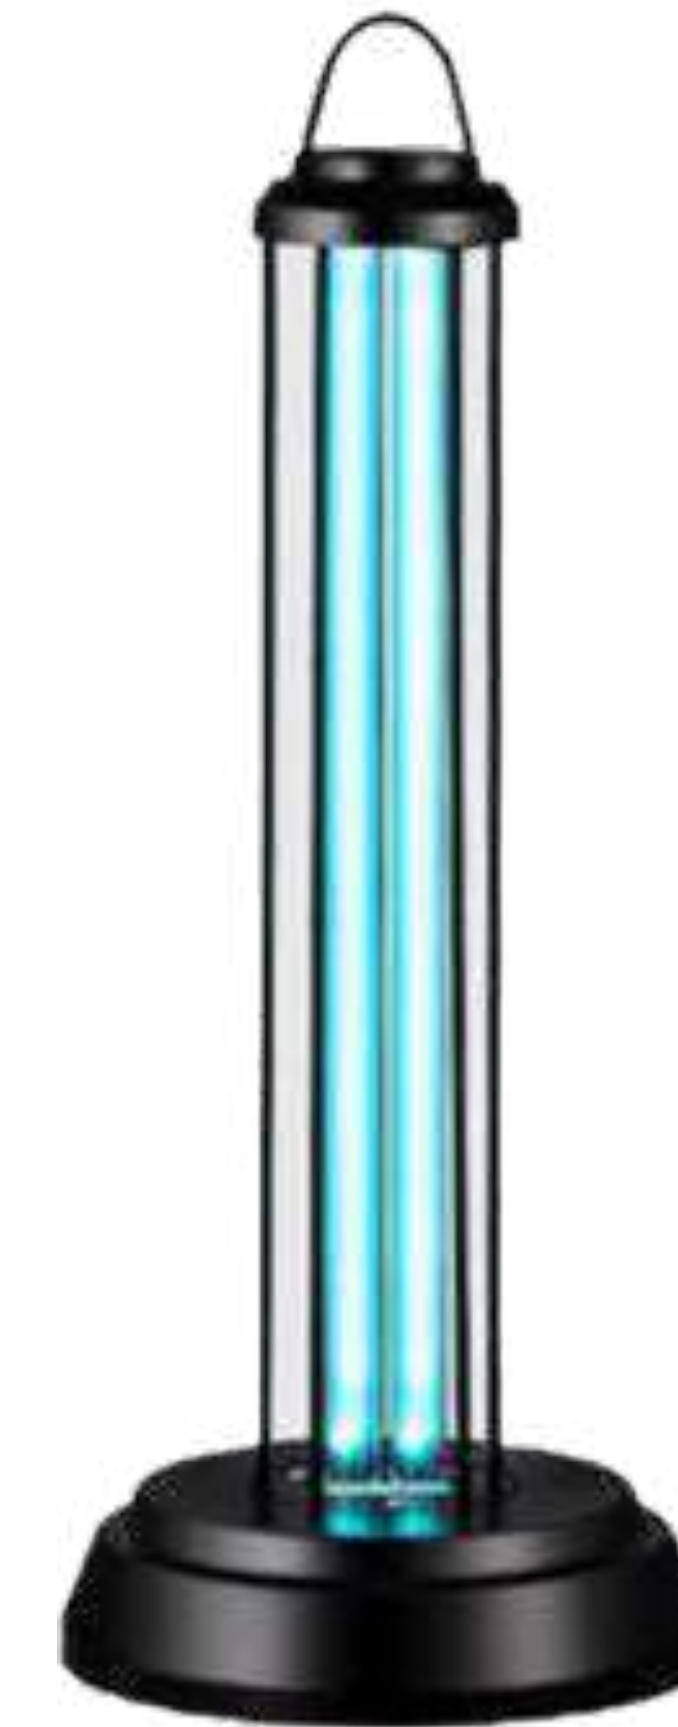

[Back to Table of Contents →](#)

Smart UVC Lamp

[Register and inquire to request a free sample from the supplier →](#)

Remote control/switch on/off, very convenient and safe.

Support alexa and google home voice control the UVC lamp

Support to set working hours and delay times

Regular weekly disinfection can be set

Human induction. It has alarm sound to protect people from UV light

Certificate: CE, RoHS, FCC	Lumen: /
Sales Area: North American, Europe, Asia	Color Temperature: /
Bulb Type: Quartz Tube	Dimmable: No
Bulb Socket: /	Motion Detection Range: Human Motion
Emitting Color: UVC Light (ozone 185nm, non ozone 254nm)	Material: Metal
Voltage: 220V/110V 50Hz/60Hz	IP Grade: /
Battery: /	Indoor or Outdoor Use: Indoor Only
Watts: 38W/58W/150W	Size: 190*490mm

Scan the QR code with TuyaSmart App

Don't have Tuya Smart yet?

Method 1
Scan to download

Method 2
Search TuyaSmart in App Store or Android app store to download