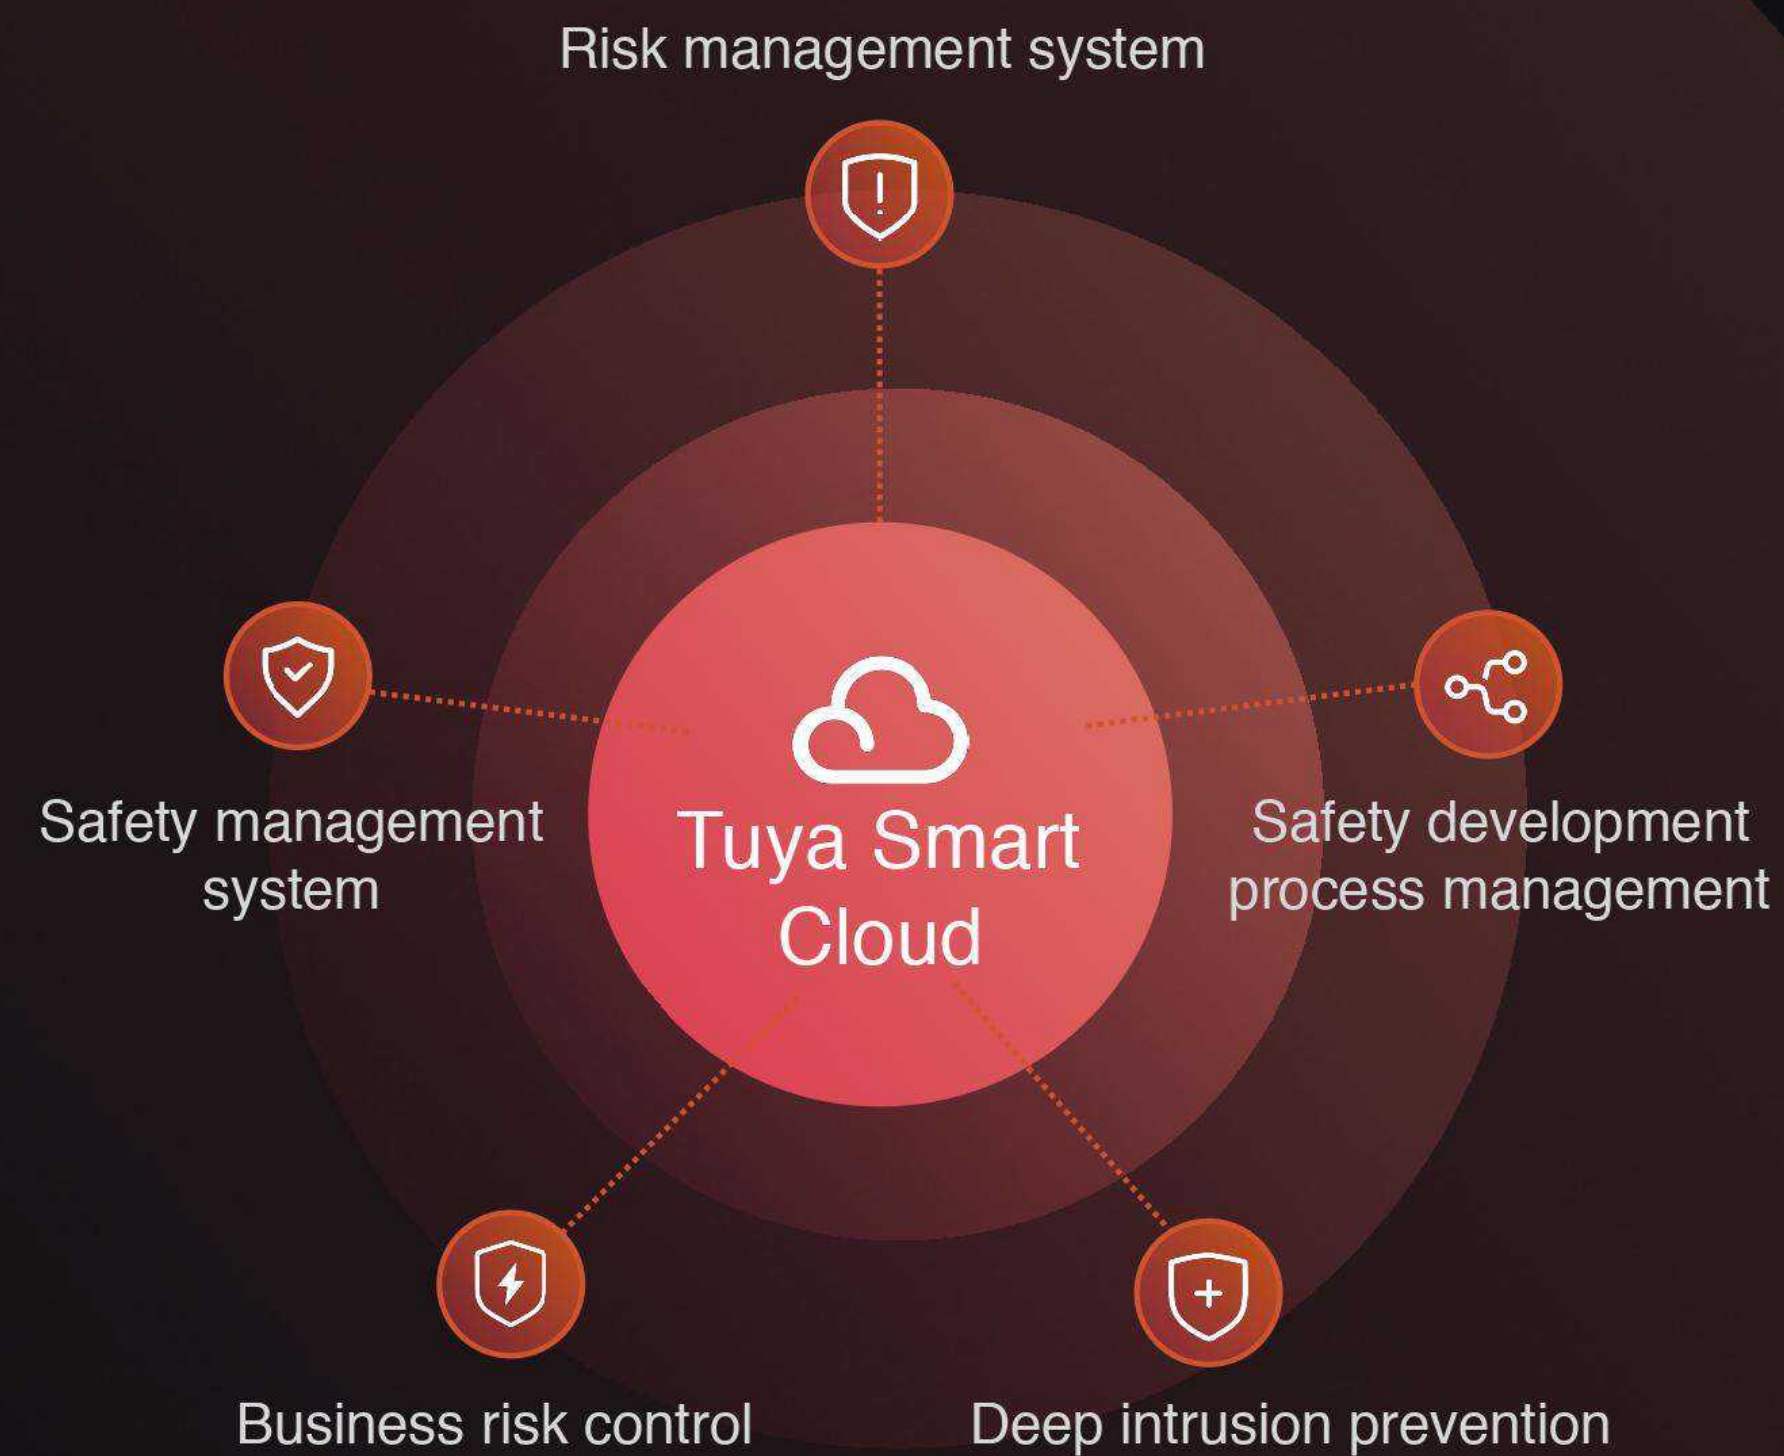

Advanced Encryption Standards

Comprehensive protection at every stage