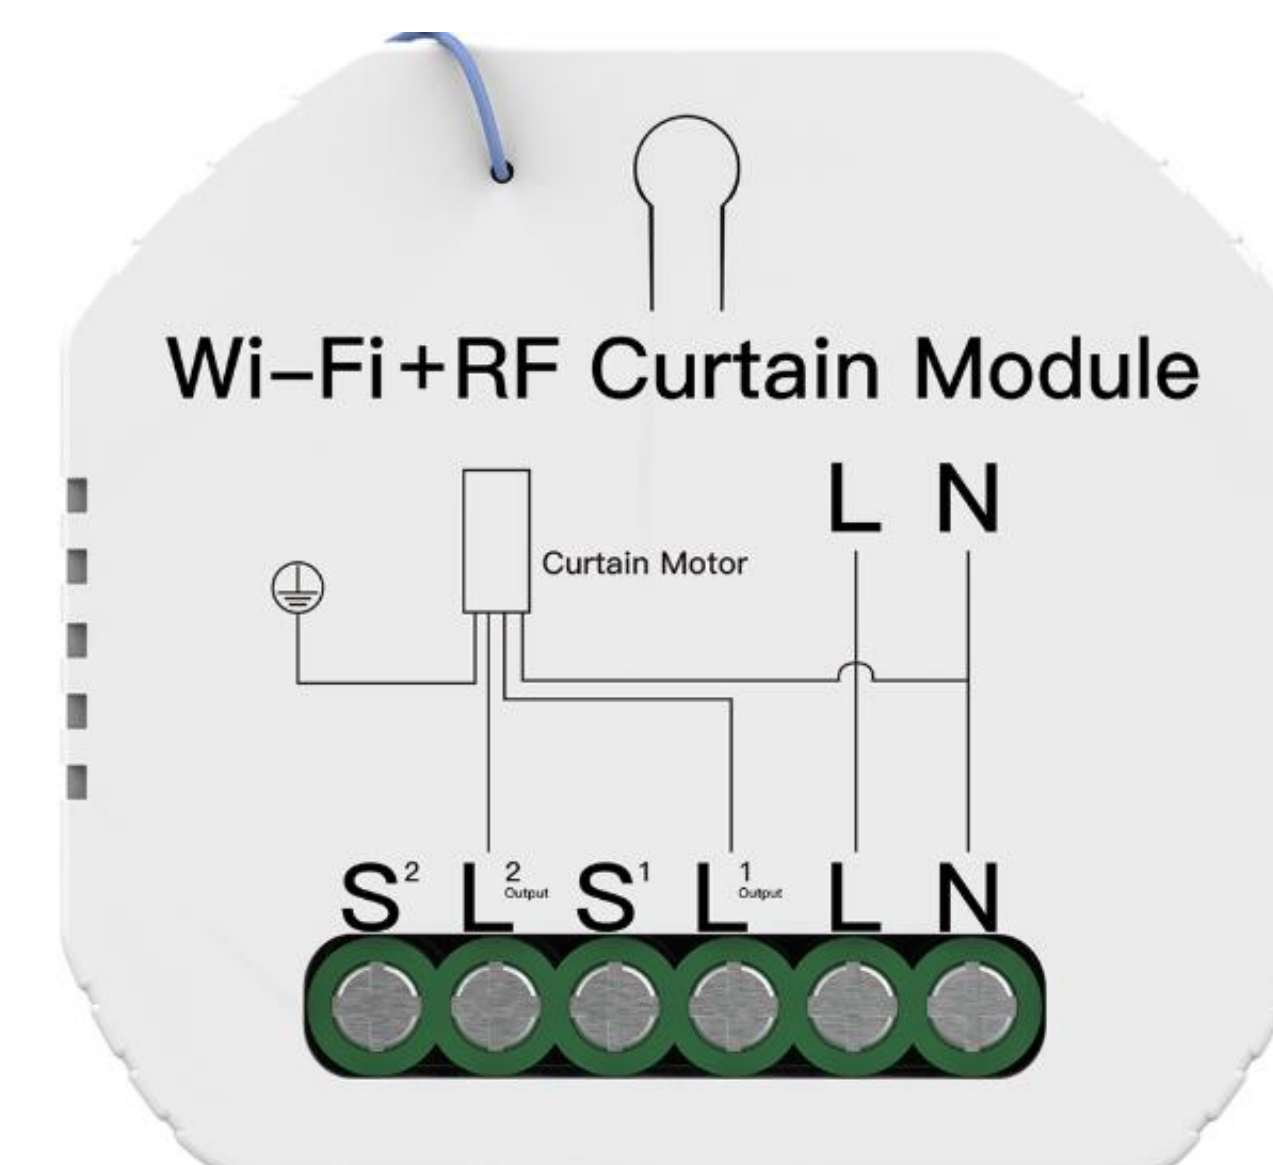

[Back to Table of Contents →](#)

Wi-Fi Curtain Switch Module

[Register and inquire to learn more →](#)

Hide in the wire box to save installation space

Traditional switch and smart switch independent control, non-interfering

Can RF433 remote control

Certificate: CE/ RoHS/ FCC

Button Type: Touch/ Button/ Rocker/ Reset

Max Current: 2 A

Standards: EN Standard

Switch Function: Single Pole/ 3-Way

Sales Area: EU

Voltage: 100–240 V AC, 50/ 60 Hz

Protocol: Wi-Fi

Working Temperature: –10°C to 45°C

Max Wattage: 440 W (220 V)

Operation Environment: Indoor

Mounting Support: Embedded Installation

Load Type:
Resistive Load/
Inductive Load

Material: ABS

Product Color: White

Wiring Configuration: AC Power Supply

Product Dimensions: 52 x 47 x 18 mm