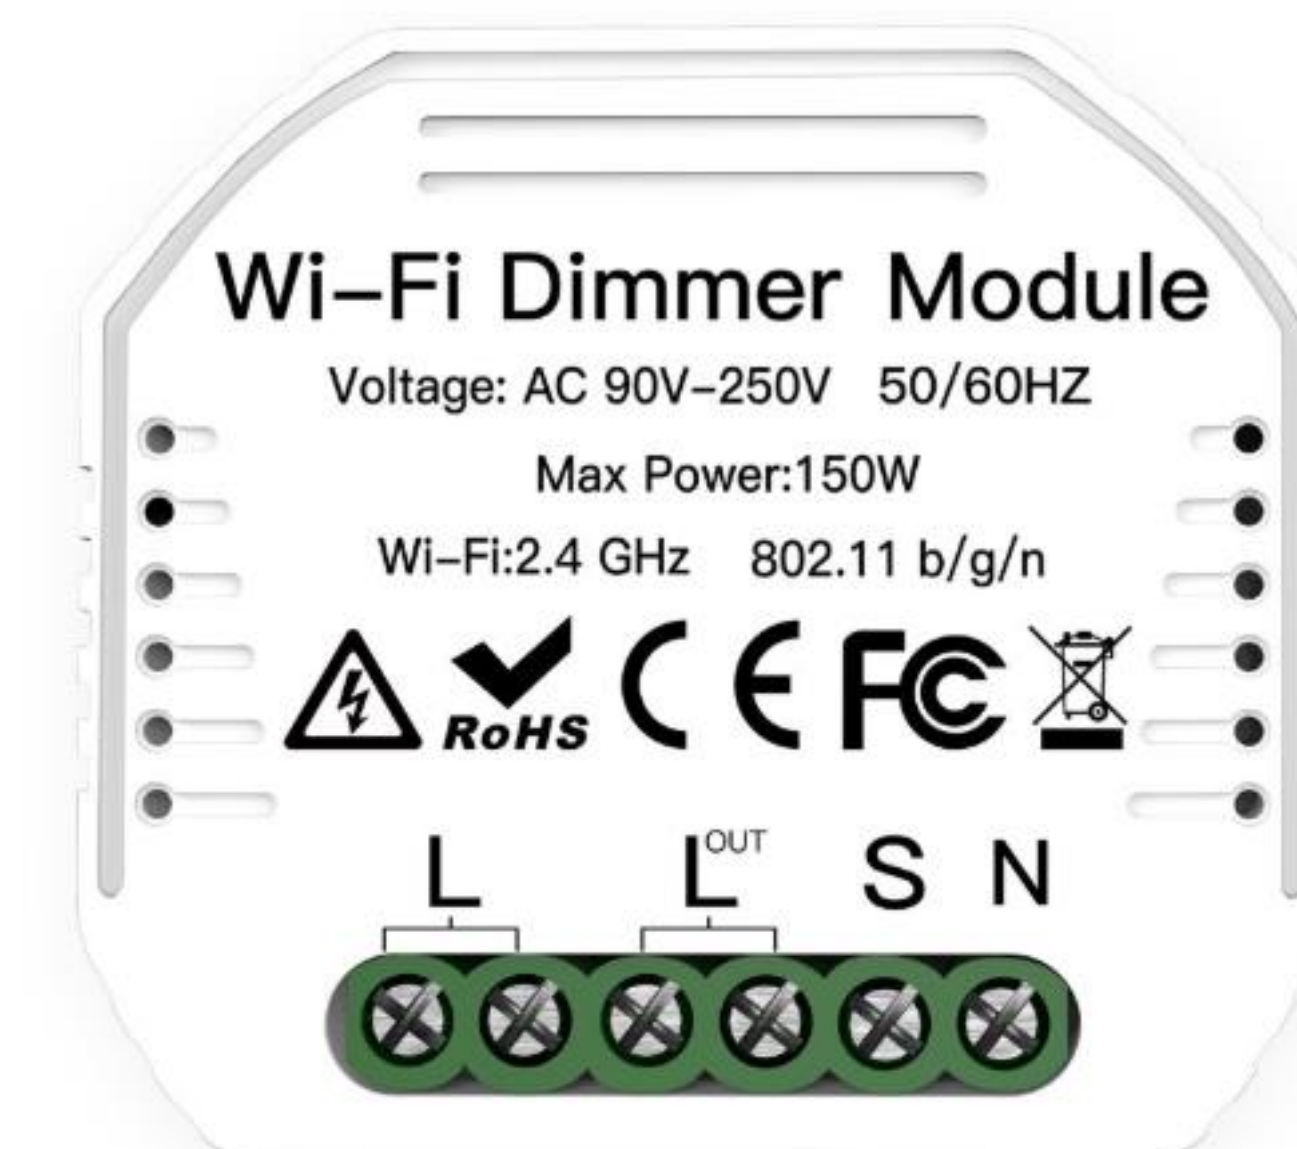

[Back to Table of Contents →](#)

App Control Dimmer Switch Module

[Register and inquire to learn more →](#)

Hide in the wire box to save installation space

Traditional switch and smart switch independent control, non-interfering

Can use as 2 way switch, 2 switches control 1 same lamp

Certificate: CE/ RoHS/ FCC

Button Type: Reset

Max Current: 0.8 A

Standards: EN Standard

Switch Function: Single Pole/ 3-Way

Sales Area: EU

Voltage: 100-240 V AC, 50/ 60 Hz

Protocol: Wi-Fi

Working Temperature: -10°C to 45°C

Max Wattage: 150 W (220 V)

Operation Environment: Indoor

Mounting Support: Embedded Installation

Load Type: Resistive Load

Material: ABS

Product Color: White

Wiring Configuration: AC Power Supply

Product Dimensions: 52 x 47 x 18 mm