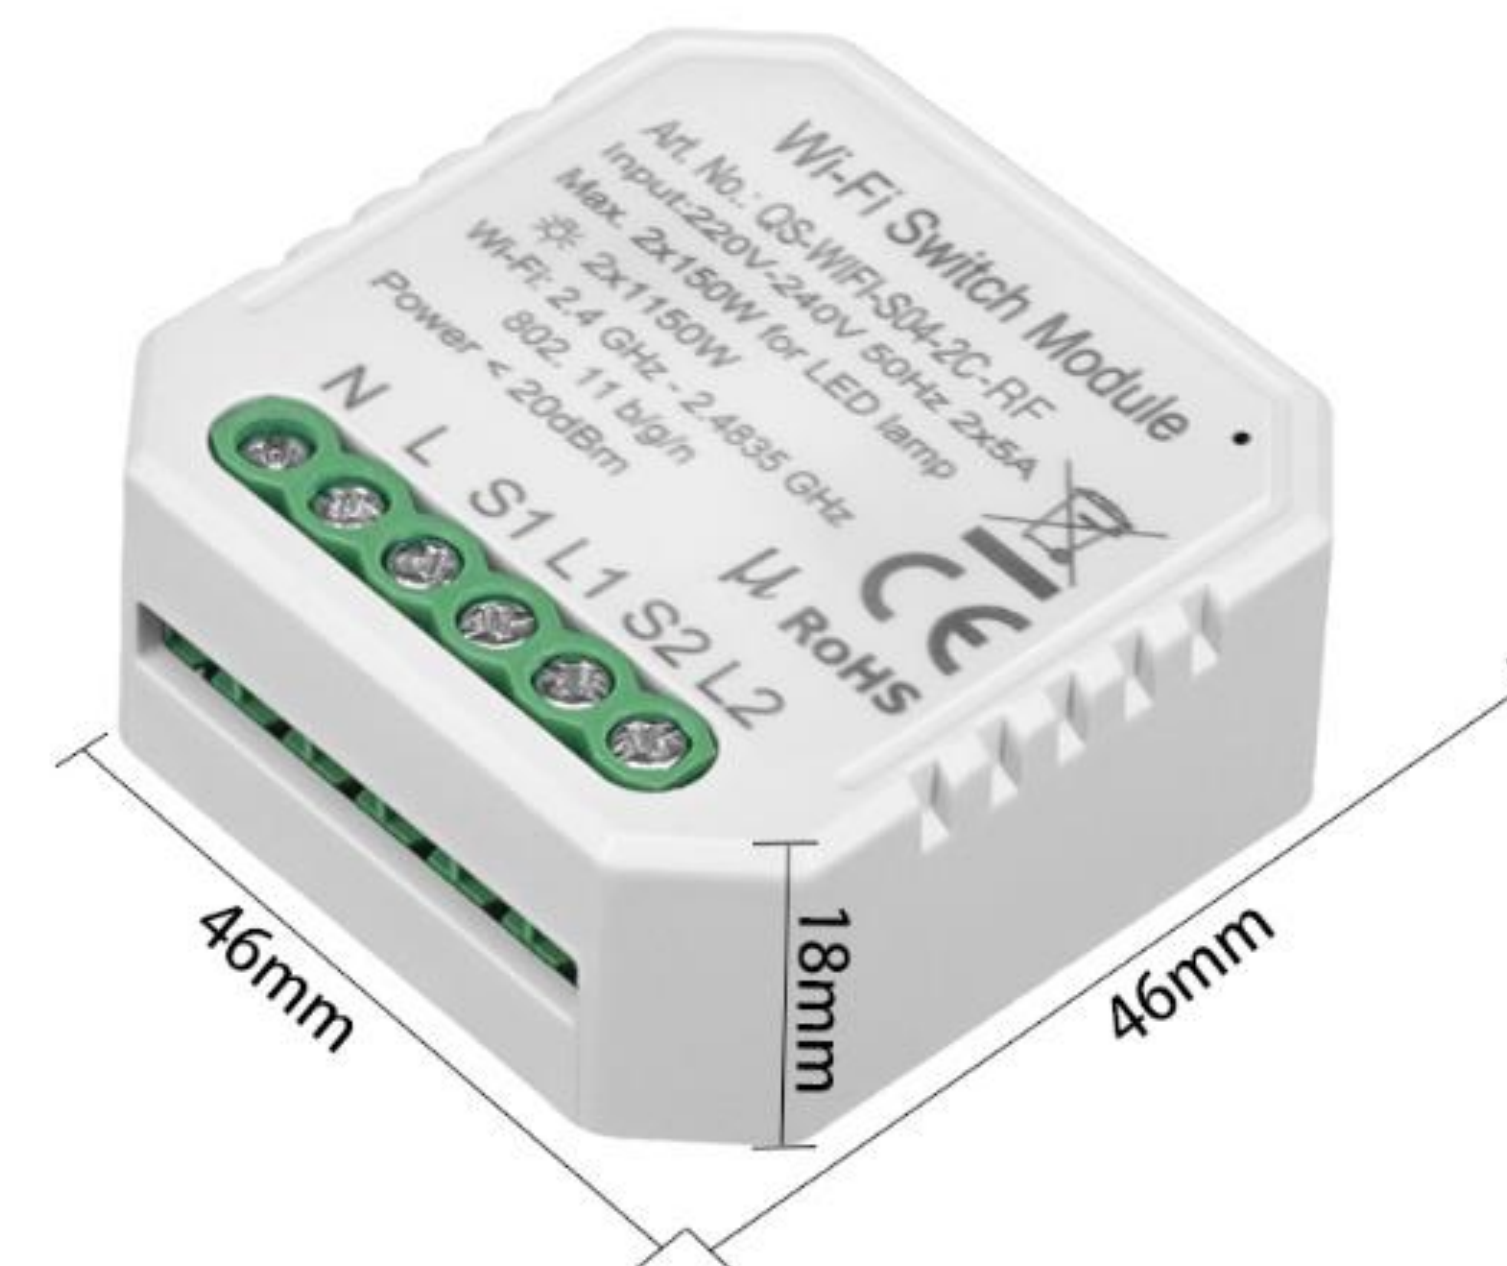

[Back to Table of Contents →](#)

2 Gangs Smart Wi-Fi Switch Module

[Register and inquire to learn more →](#)

Smart phone APP wireless control household appliance from anywhere

Independently control 2 channels

Timer, countdown, schedules, share device, great group, smart scene and automations, setting and organised with other smart devices, help you achieve home automation easily

Voice control support Amazon Alex, Google Assistant and IFTTT

Reserve functions of traditional manual switch, manual control is synchronous on smart phone app

Compatible with RF remote controller

Certificate: CE/ RoHS

Button Type: Rocker

Max Current: 5 A x 2 (Max)

Standards: EU UK US AU Standard

Switch Function: 2 Channels

Sales Area: EU/ US/ AU

Voltage: 100–240 V AC, 50/ 60 Hz

Protocol: Wi-Fi/ Bluetooth/ Zigbee

Working Temperature: –10°C to 40°C

Max Wattage: 2 x 1150 W/ 2 x 150 W for LED

Operation Environment: Indoor

Mounting Support: Built-in Switch Box Or Hang On Wall

Load Type: Household Appliance/ LED Lights

Material: PCB + ABS

Product Color: White/ Blue/ Purple/ Black/ Customized Color

Wiring Configuration: AC Power Supplier

Product Dimensions: 46 x 46 x 18 mm