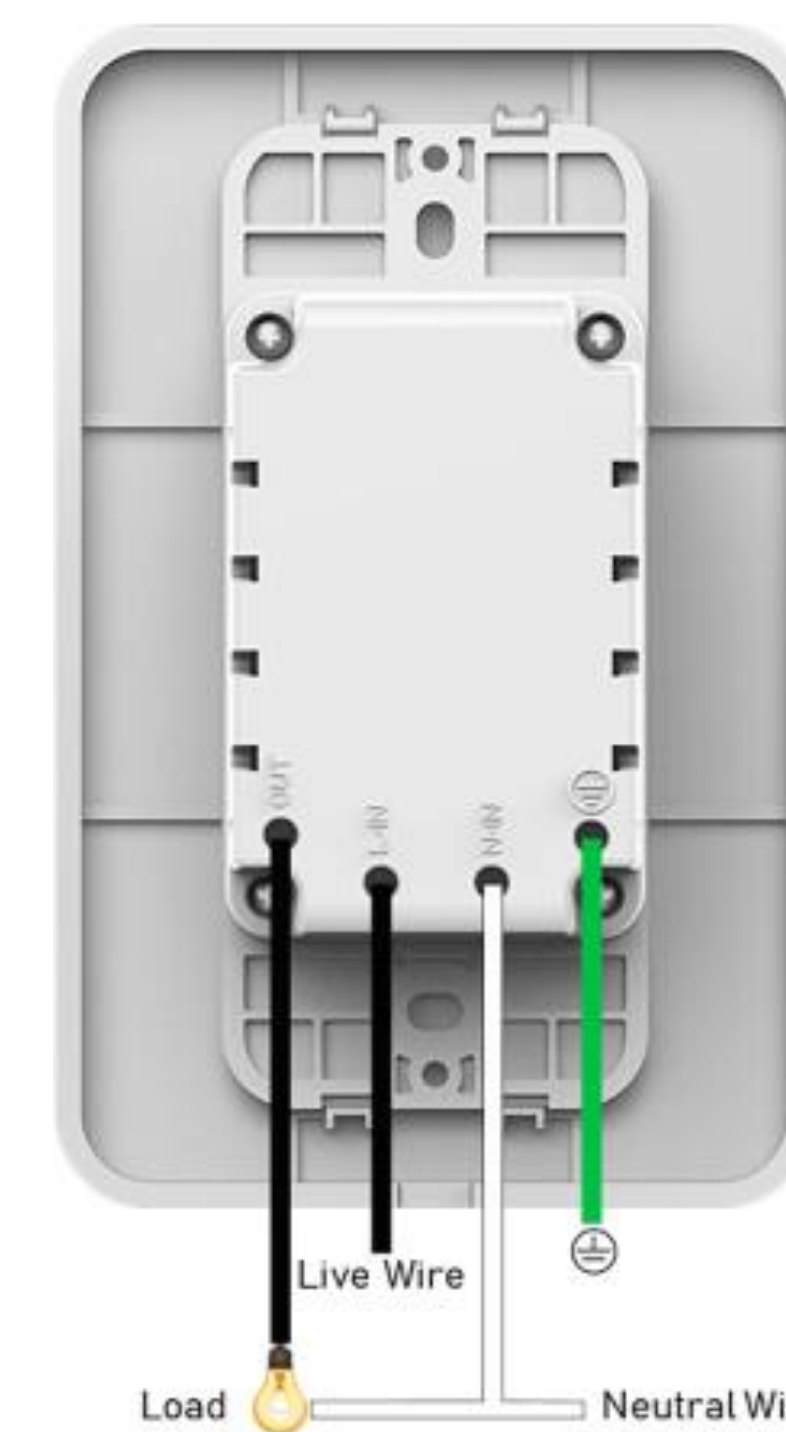

[Back to Table of Contents →](#)

Switch

[Register and inquire to learn more →](#)

Mobile remote control

Countdown

ON/ OFF physical keys

Timing

Sharing

Certificate: CE/ FCC/ ETL

Button Quantity: 1 Gang

Sales Area: North America/ South America/ Southeast Asia

Standards: US Standard

Protocol: Wi-Fi

Working Temperature: -20°C to 75°C

Voltage: 110–125 V AC, 50/ 60 Hz

Operation Environment: Indoor

IP Degree of Protection: Level 1

Max Wattage: 1650 W

Material: PP Fireproof Material

Mounting Support: Embedded Installation

Switch Function: Single Pole

Product Dimensions: 125 x 80 x 32 mm

Distance: No Distance Limitation

Wiring Configuration: Neutral + Live Wire

Max Current: 15 A (Max)

Product Color: White

Button Type: Button/ Rocker