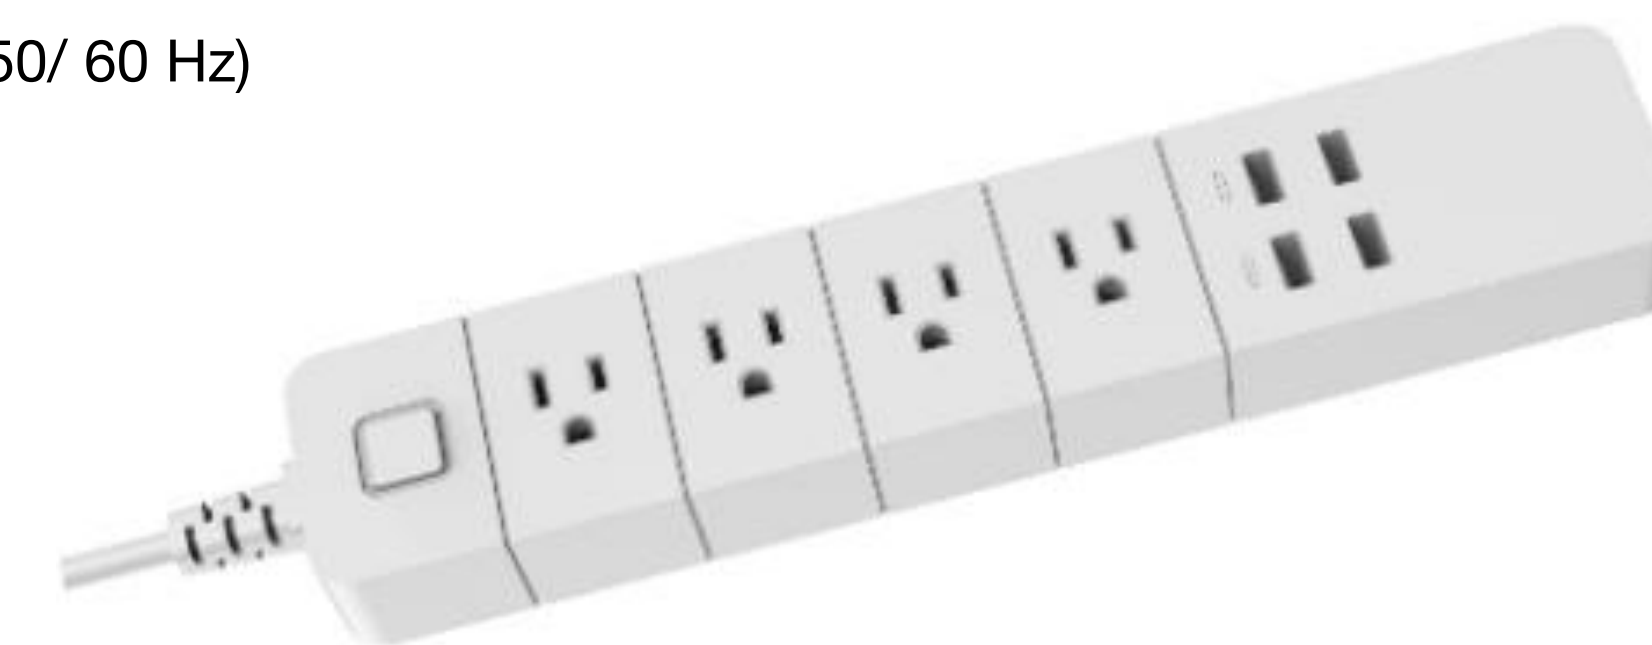

[Back to Table of Contents →](#)

Power Strip 4 x 4 (US)

[Register and inquire to learn more →](#)

Remote access and control

Enjoy more features with IFTTT

Rated power: 1875 W

No hub required

Multiple timers that you can set on schedule

Rated voltage:
100–240 V AC (50/ 60 Hz)

Voice command compatible
with Alexa and Google Assistant

Rated current: 15 A (Max)

Scene setting as a camouflage
for security purposes

Set schedules that is convenient for the family

4 x USB output: 5 V, 2.1 A (Max)

Cable length: 1.8 m

Certificate: ETL/ FCC

Max Current: /

Working Temperature: /

Standards: US/ Canada

Protocol: Wi-Fi

IP Degree of Protection: /

Voltage: 100–240 V AC, 50/ 60 Hz

Operation Environment: /

Mounting Support: /

Max Wattage: /

Material: /

Operation Humidity: /

Product Dimensions: 4.92 x 3.42 x 1.77 inch

Sales Area: /