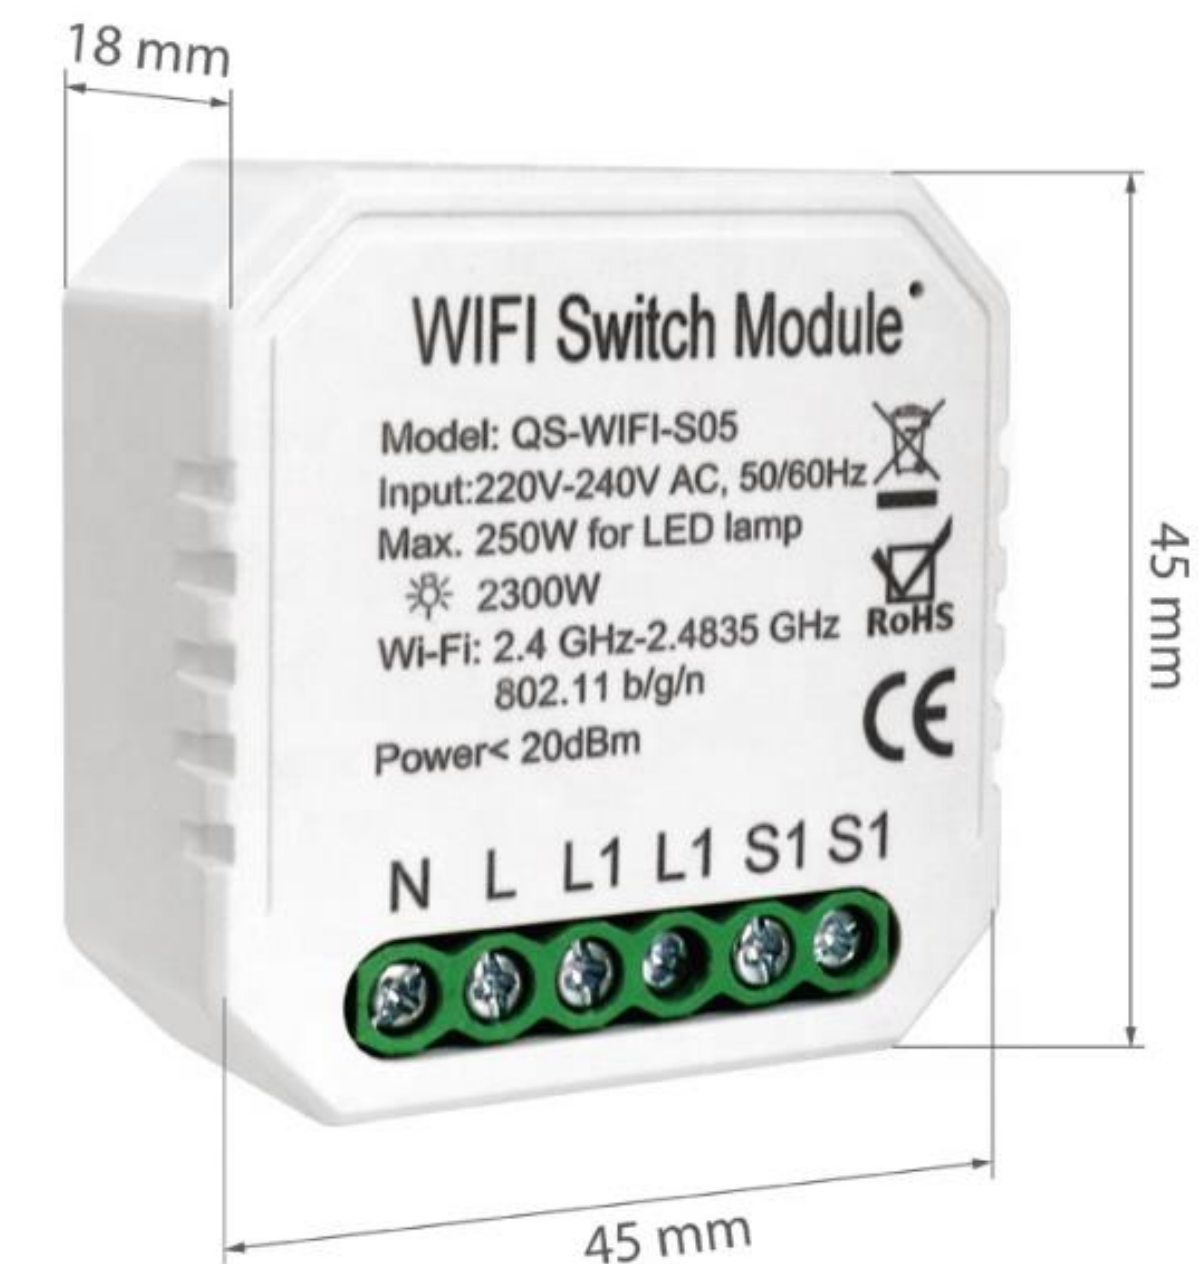

[Back to Table of Contents →](#)

Smart Lighting Switch

[Register and inquire to learn more →](#)

Smart phone APP wireless control household appliance from anywhere

Energy meter function is available to know how much power consume

Timer, countdown, schedules, share device, great group, smart scene and automations, setting and organised with other smart devices, help you achieve home automation easily

Voice control support Amazon Alex, Google Assistant and IFTTT

Reserve functions of traditional manual switch, manual control is synchronous on smart phone app

Compatible with RF remote controller

Certificate: CE/ RoHS

Button Type: Rocker

Max Current: 10 A (Max)

Standards: EU UK US AU Standard

Switch Function: 1 Channel

Sales Area: EU/ US/ AU

Voltage: 100–240 V AC, 50/ 60 Hzz

Protocol: Wi-Fi/ Bluetooth/ Zigbee

Working Temperature: –10°C to 40°C

Max Wattage: 2300 W/ 250 W for LED

Operation Environment: Indoor

Mounting Support: Built-in Switch Box or Hang nn Wall

Load Type: Household Appliance/ LED Lights

Material: PCB + ABS

Product Color: White/ Blue/ Purple/ Black/ Customized Color

Wiring Configuration: AC Power Supplier

Product Dimensions: 46 x 46 x 18 mm