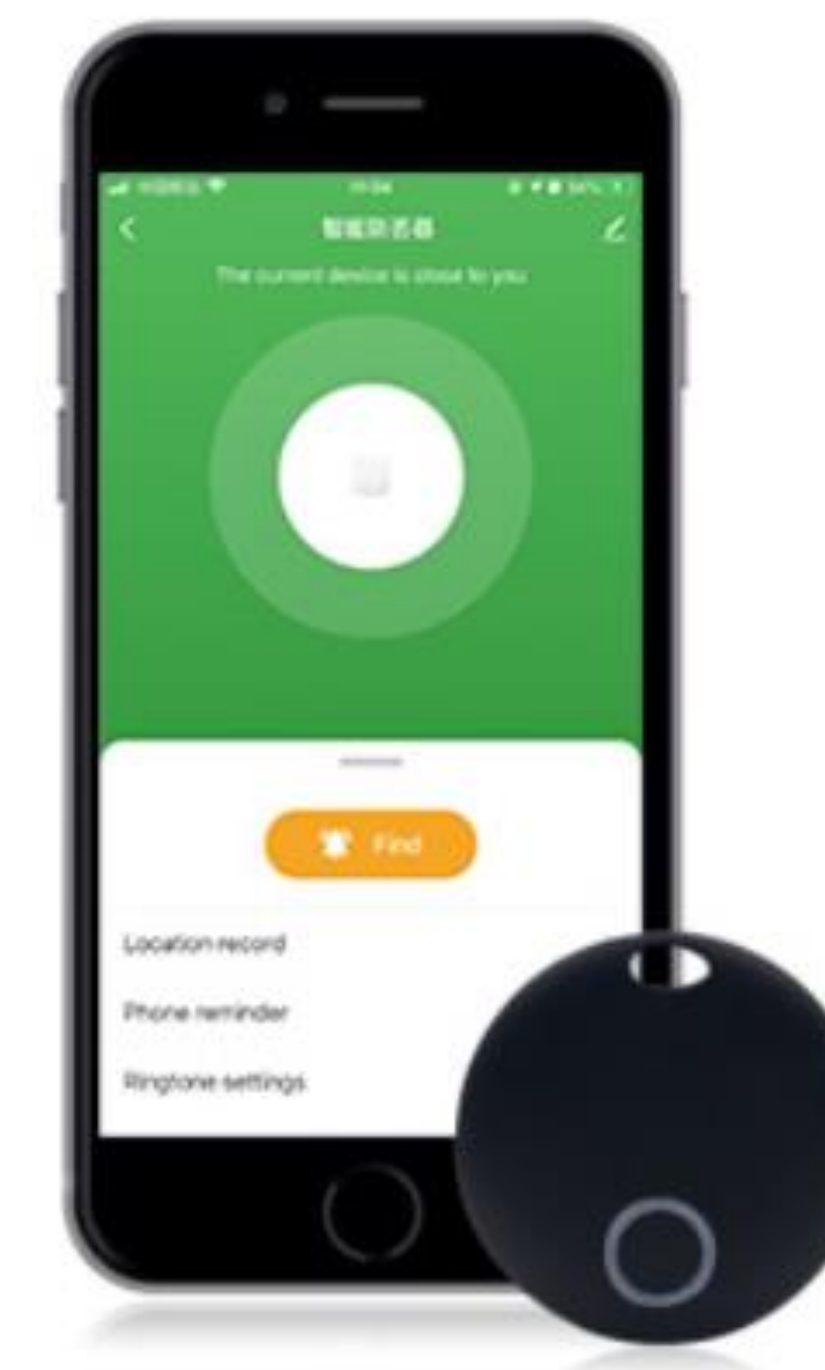

Bluetooth Tracker

[Register and inquire to learn more →](#)

Simple and thinness appearance design, round and cobblestone feel, smooth skin-friendly touch

Find Your Phone
Can't find your phone? Simply double press the button on your device to make your phone ring, even when it's on silent.

Ring Your Things
Use your smartphone to make your device ring when you misplace your things within 200 feet Bluetooth range.

Battery Life
Replaceable CR2032 battery is guaranteed for one year from activation. You can easily replace it yourself.