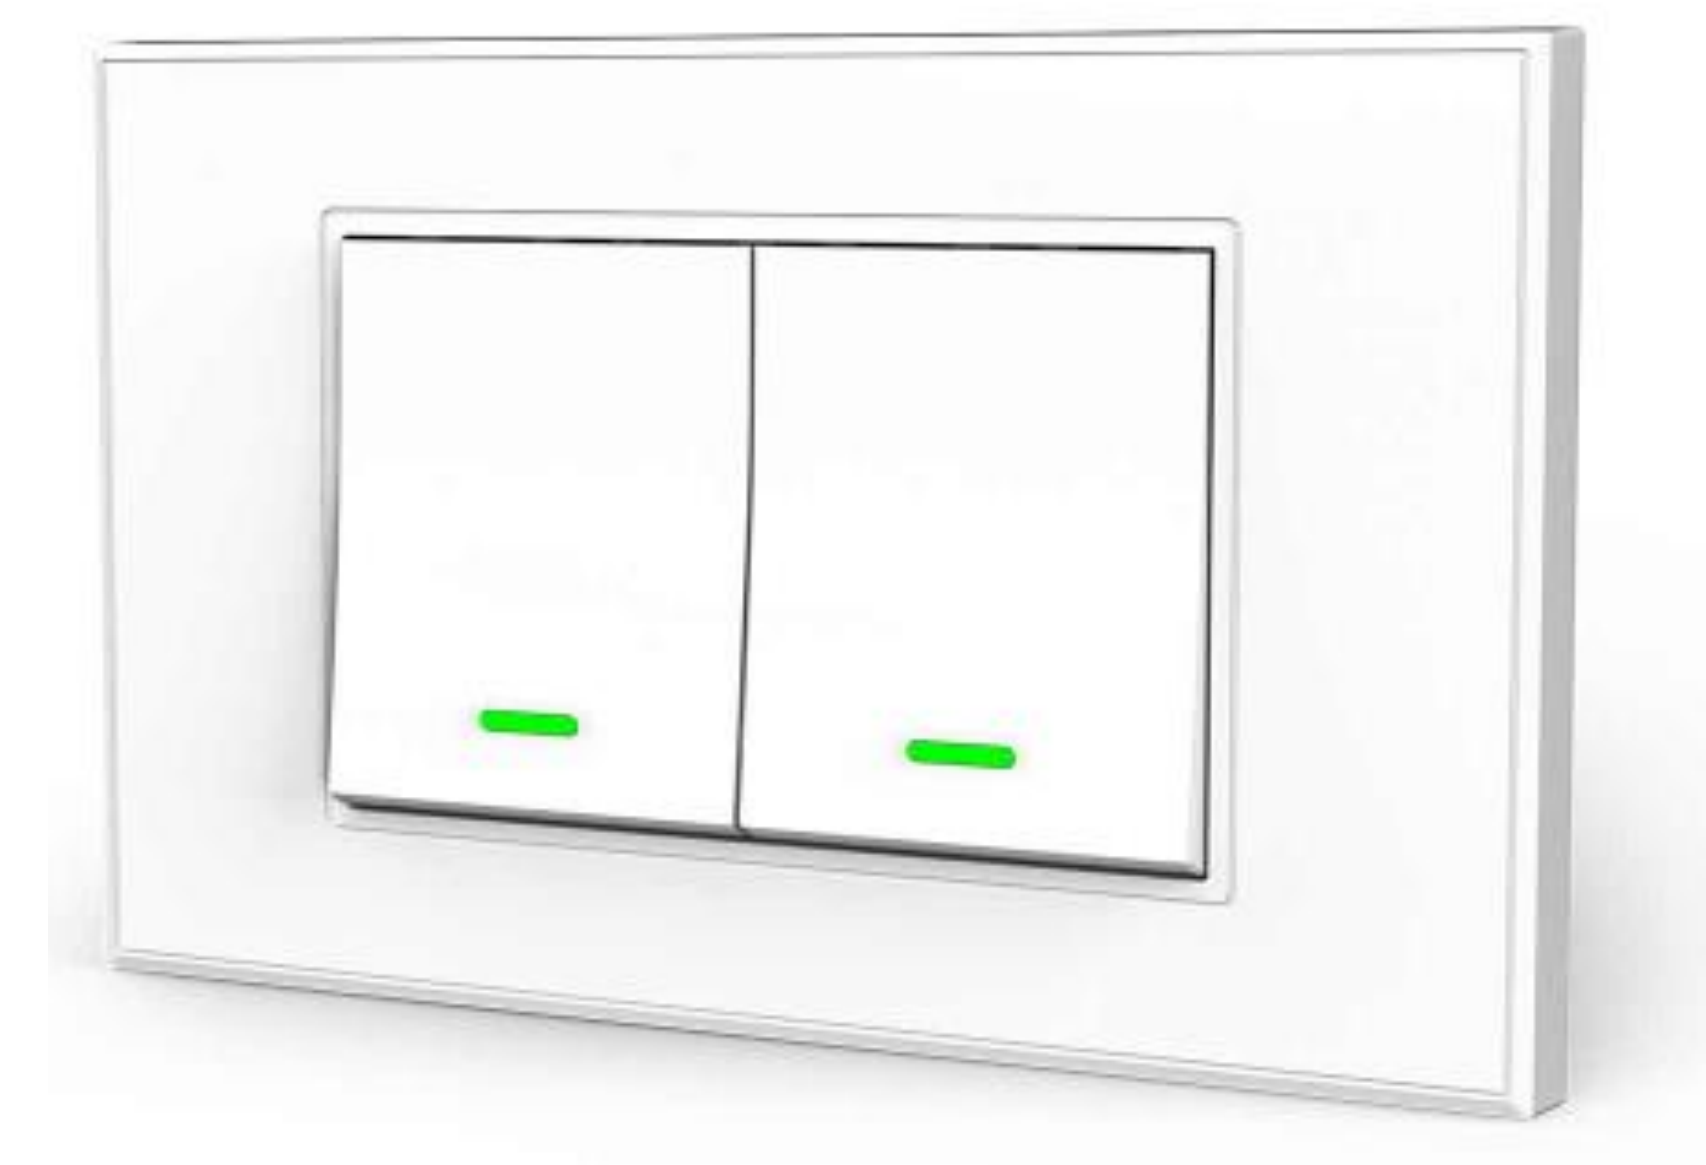

[Back to Table of Contents →](#)

Switch

[Register and inquire to learn more →](#)

Mobile remote control

Timing

Countdown

Sharing

Physical button

LED noctilucant navigation

Certificate: CE/ FCC/ ETL CETL

Button Quantity: 2 Gangs

Sales Area: Thailand/ Taiwan

Standards: US Standard

Protocol: Wi-Fi

Working Temperature: -20°C to 75°C

Voltage: 220-240 V AC, 50/ 60 Hz

Operation Environment: Indoor

IP Degree of Protection: Level 1

Max Wattage:

INC 600 W (Max)/ Gang

LED 150 W (Max)/ Gang

Material: PC

Mounting Support: Embedded Installation

Switch Function: Single Pole

Product Dimensions: 116 x 75 x 28 mm

Distance: No Distance Limitation

Wiring Configuration: Neutral + Live Wire

Max Current: 15 A (Max)

Product Color: White

Button Type: Button