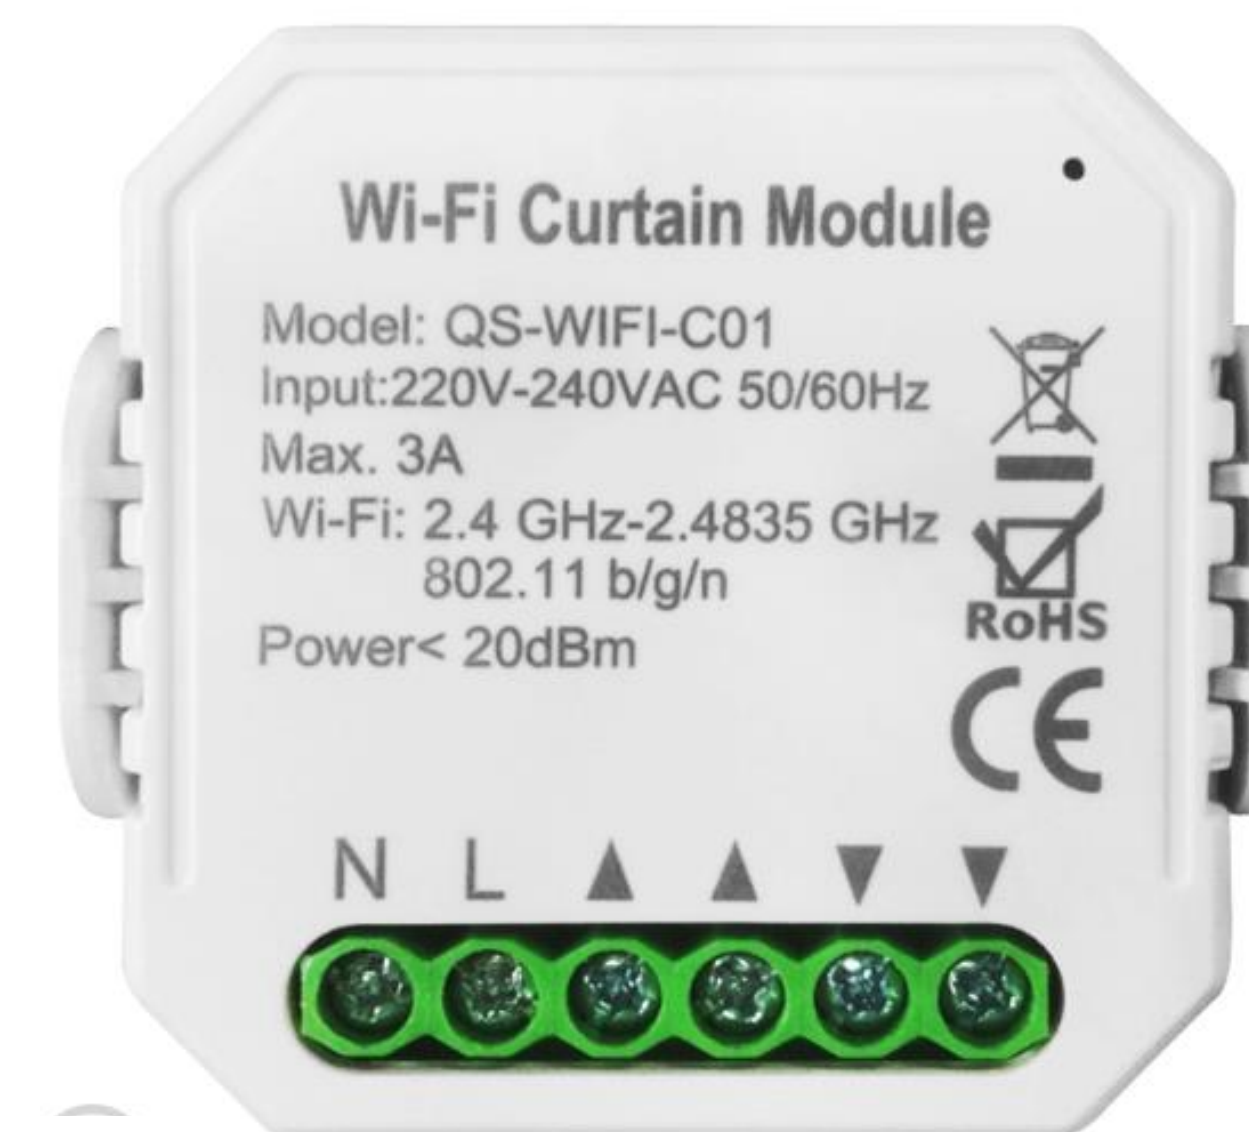

[Back to Table of Contents →](#)

Smart Wi-Fi Curtain Switch Module

[Register and inquire to learn more →](#)

Widely applications, working with curtain,blinds, roller shutter, garage door, etc

Voice control support Amazon Alex, Google Assistant and IFTTT

Timer, countdown, schedules, share device, great group, smart scene and automations, setting and organised with other smart devices, help you achieve home automation easily

Smart phone app wireless control movement (open/ close, up/ down, start/ stop) of electric motors from anywhere

Reserve functions of traditional manual switch, manual control is synchronous on smart phone app

Compatible with RF remote controller

Certificate: CE/ RoHS

Button Type: Rocker

Max Current: 3 A (Max)

Standards: EU UK US AU Standard

Switch Function: 2 Channels

Sales Area: EU/ US/ AU

Voltage: 100–240 V AC, 50/ 60 Hz

Protocol: Wi-Fi/ Bluetooth/ Zigbee

Working Temperature: –10°C to 40°C

Max Wattage: 3 A

Operation Environment: Indoor

Mounting Support: Built-in Switch Box or Hang on Wall

Load Type: AC Motor

Material: PCB + ABS

Product Color: White/Blue/Purple/Black/Customized Color

Wiring Configuration: AC Power Supplier

Product Dimensions: 46 x 46 x 18 mm