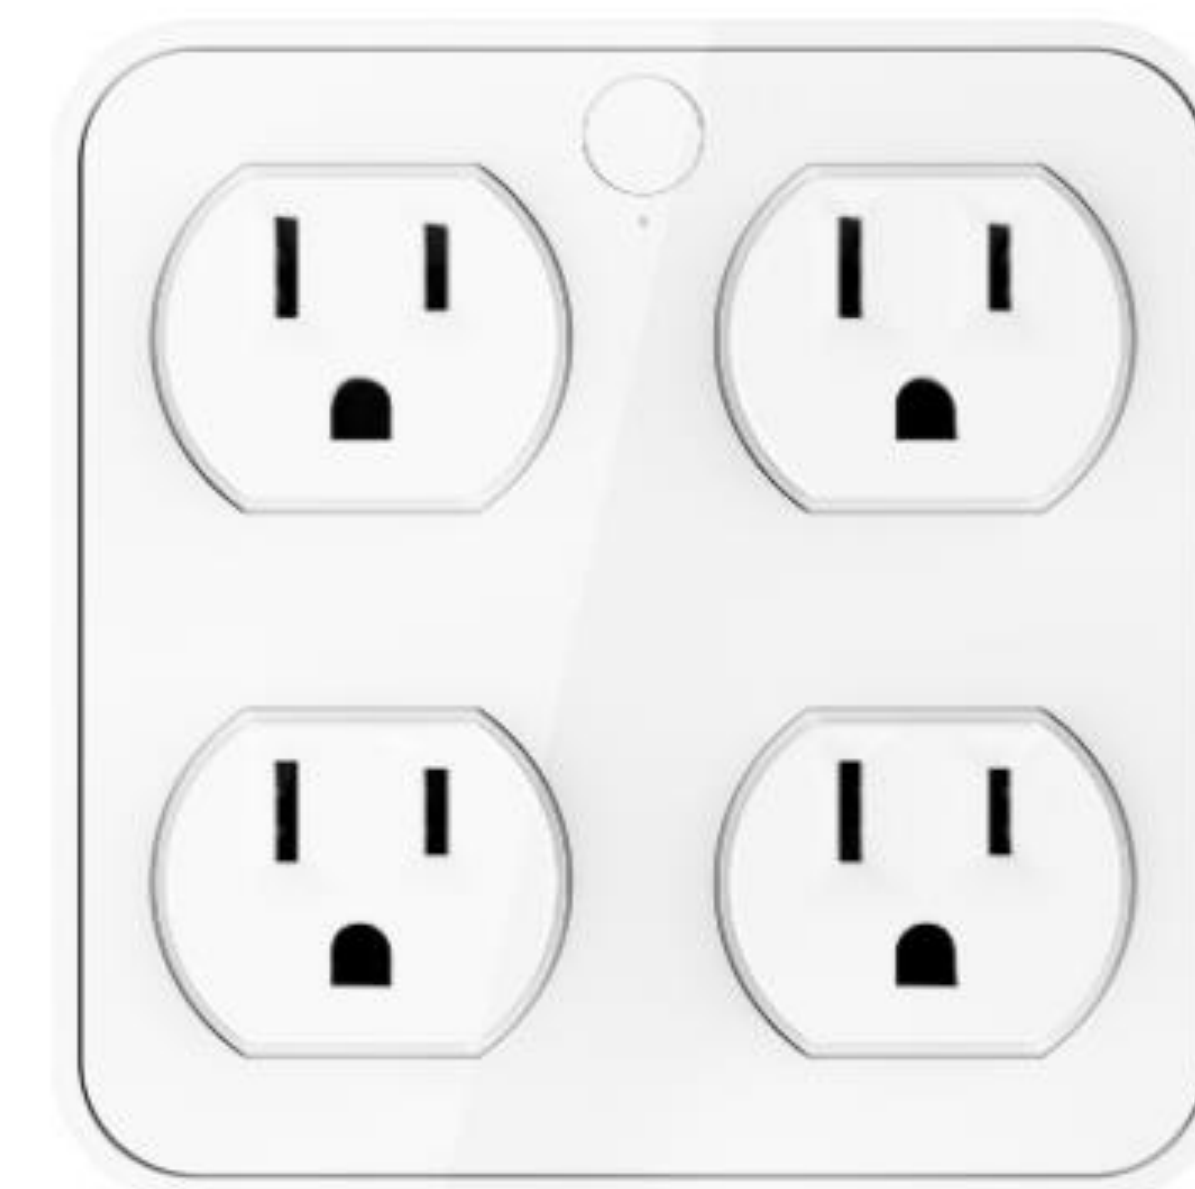

[Back to Table of Contents →](#)

Smart Wall Tap Plug 4 x 4 (US)

[Register and inquire to learn more →](#)

Remote access and control

Enjoy more features with IFTTT

Rated power: 1875 W

No hub required

Multiple timers that you can set on schedule

Rated voltage:
100–240 V AC (50/ 60 Hz)

Voice command compatible
with Alexa and Google Assistant

Rated current: 15 A (Max)

4 x USB output: 5 V, 2.1 A (Max)

Scene setting as a camouflage
for security purposes

Set schedules that is convenient for the family

Certificate: ETL/ FCC

Max Current: /

Working Temperature: /

Standards: US/ Canada

Protocol: Wi-Fi

IP Degree of Protection: /

Voltage: 100–240 V AC, 50/ 60 Hz

Operation Environment: /

Mounting Support: /

Max Wattage: /

Material: /

Operation Humidity: /

Product Dimensions: 4.92 x 3.42 x 1.77 inch

Sales Area: /