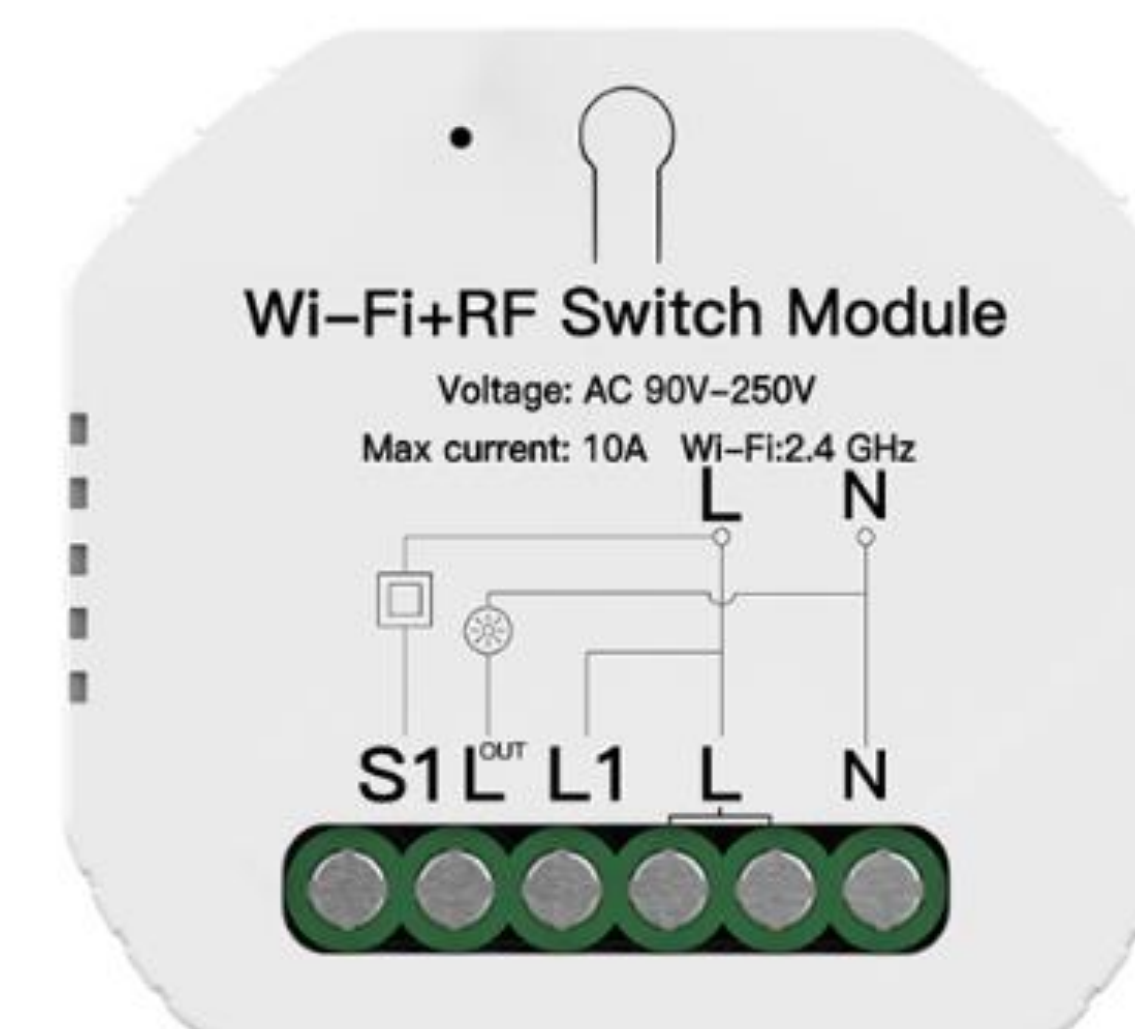

Bluetooth network connection

Power off memory

Multi-control association

Hide in the wire box to save installation space

Traditional switch and smart switch independent control, non-interfering

Can use as 1 gang 2 way switch, 2 switches control 1 same Lamp