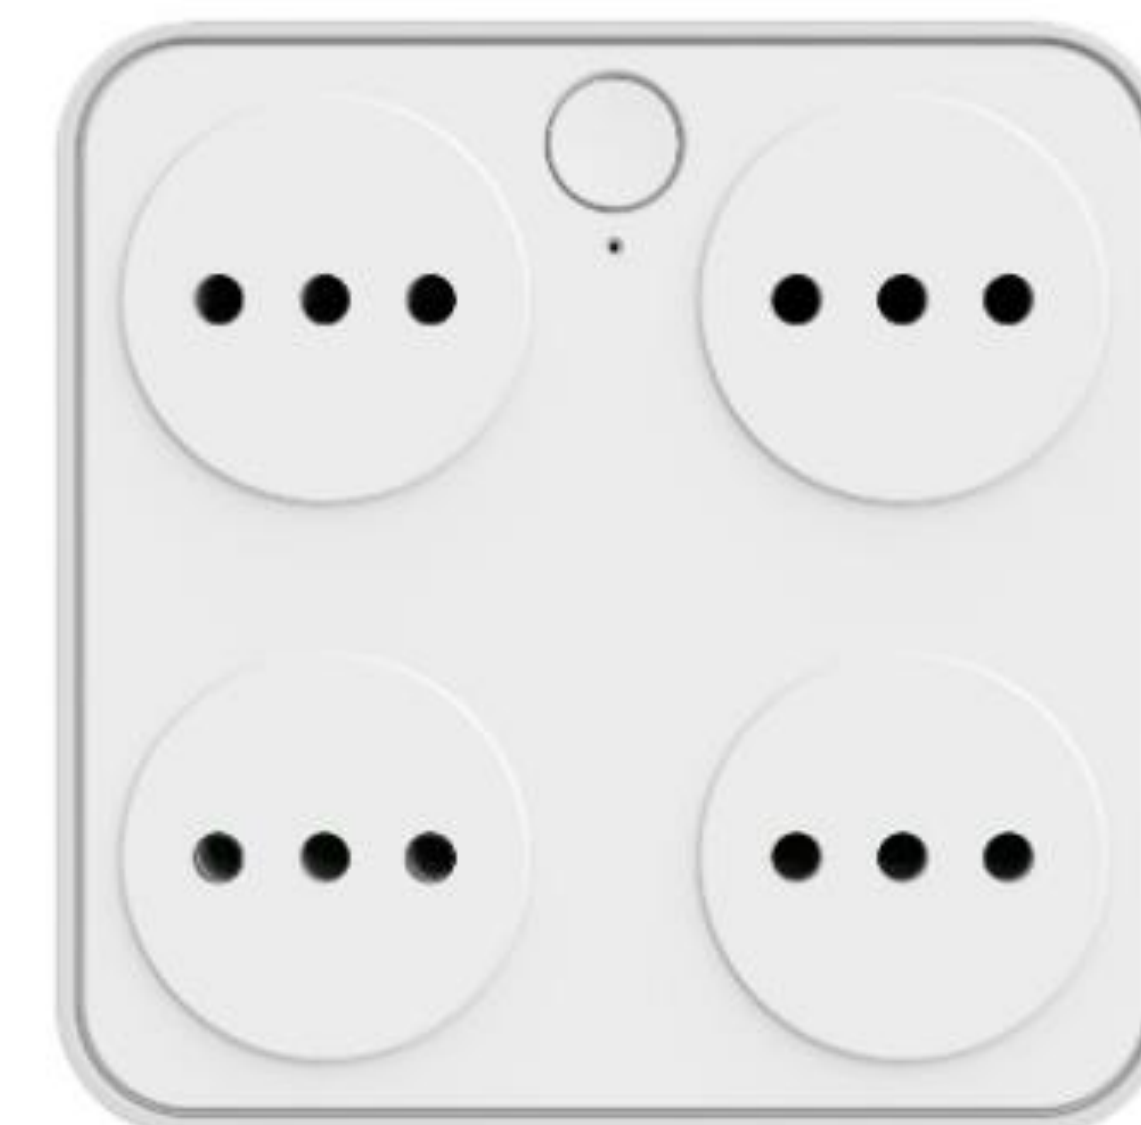

Voice command compatible
with Alexa and Google Assistant

Rated current: 15 A (Max)

4 x USB output: 5 V, 2.1 A (Max)

Scene setting as a camouflage
for security purposes

Set schedules that is convenient for the family