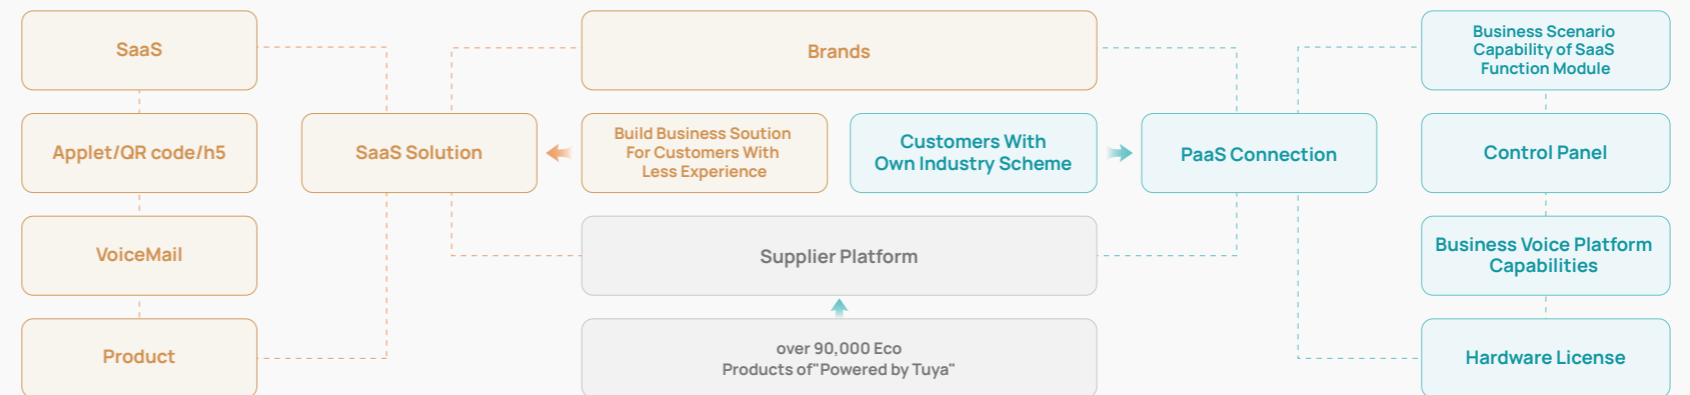

Tuya Hotel Cloud PaaS Platform Based on AI+IoT Capability

Empower your brand, Promote the intelligent reform of pan-hotel business scenarios

Based on Tuya Smart's global IoT capabilities and rich software and hardware resources, Tuya Hotel has launched SaaS applications and Tuya Hotel Cloud PaaS platform for pan-hotel business scenarios, which are suitable for smart hotel rooms, commercial lighting, smart retail, smart security, smart parks, etc. enable customers to quickly react your own brand solutions, achieve efficient operation management, and comprehensively increase brand awareness and customer experience.

Operation Management Platform
For Brands

Terminal Operation
Management Platform

Operation Management Platform
for Service Provider

QR Code/App/SDK

Tuya Hotel Cloud PaaS Platform

Rich and Complete Product System

<p>Smart Hotel Room Voice real-time control Mini Program Remote Control smart scene linkage</p>	<p>Commercial Lighting Zoning and hierarchical control smart scene linkage</p>	<p>Smart Security Real-time detection High recognition</p>	<p>Quickly customize independent brand industry solutions</p>
<p>Smart Retail Provide more revenue for brands and hotels</p>	<p>Energy Efficiency Management Classified measurement of public energy consumption Automatic output of statistical reports</p>	<p>Smart Park Support Various businesses connect Financial system</p>	<p>Full-scenario interconnection to meet the solution needs of different industry scenarios</p>
<p>Collocation of different scenarios of various solutions, more humane and more personalized</p>			<p>Rich API interface, provide the underlying PaaS capabilities, enhance brand competitiveness</p>