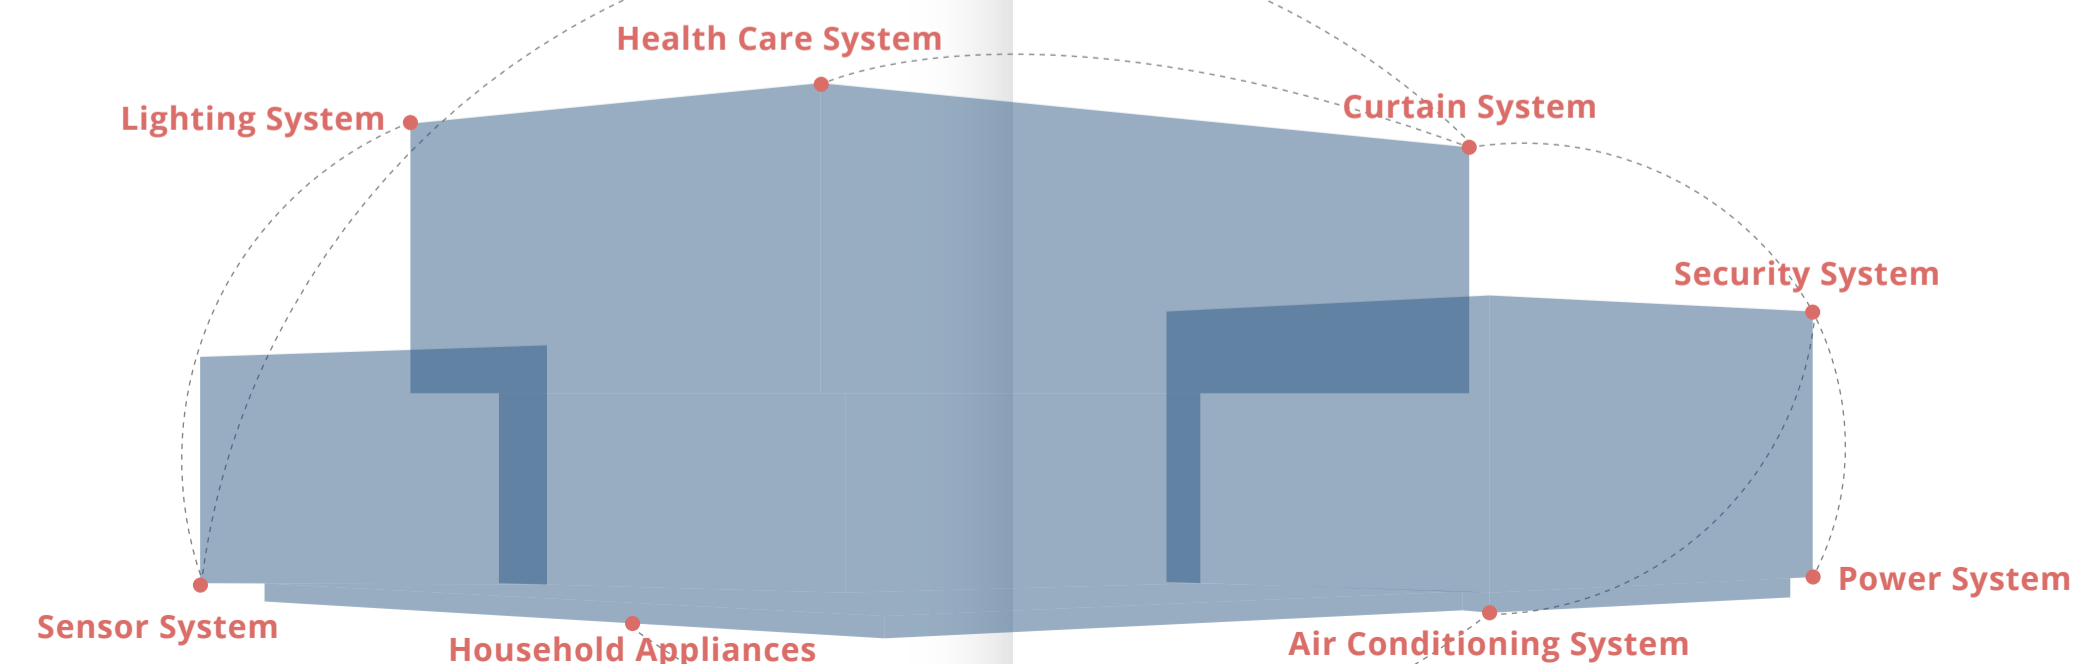

ALL SCENARIOS CONTROLLED IN JUST ONE APP